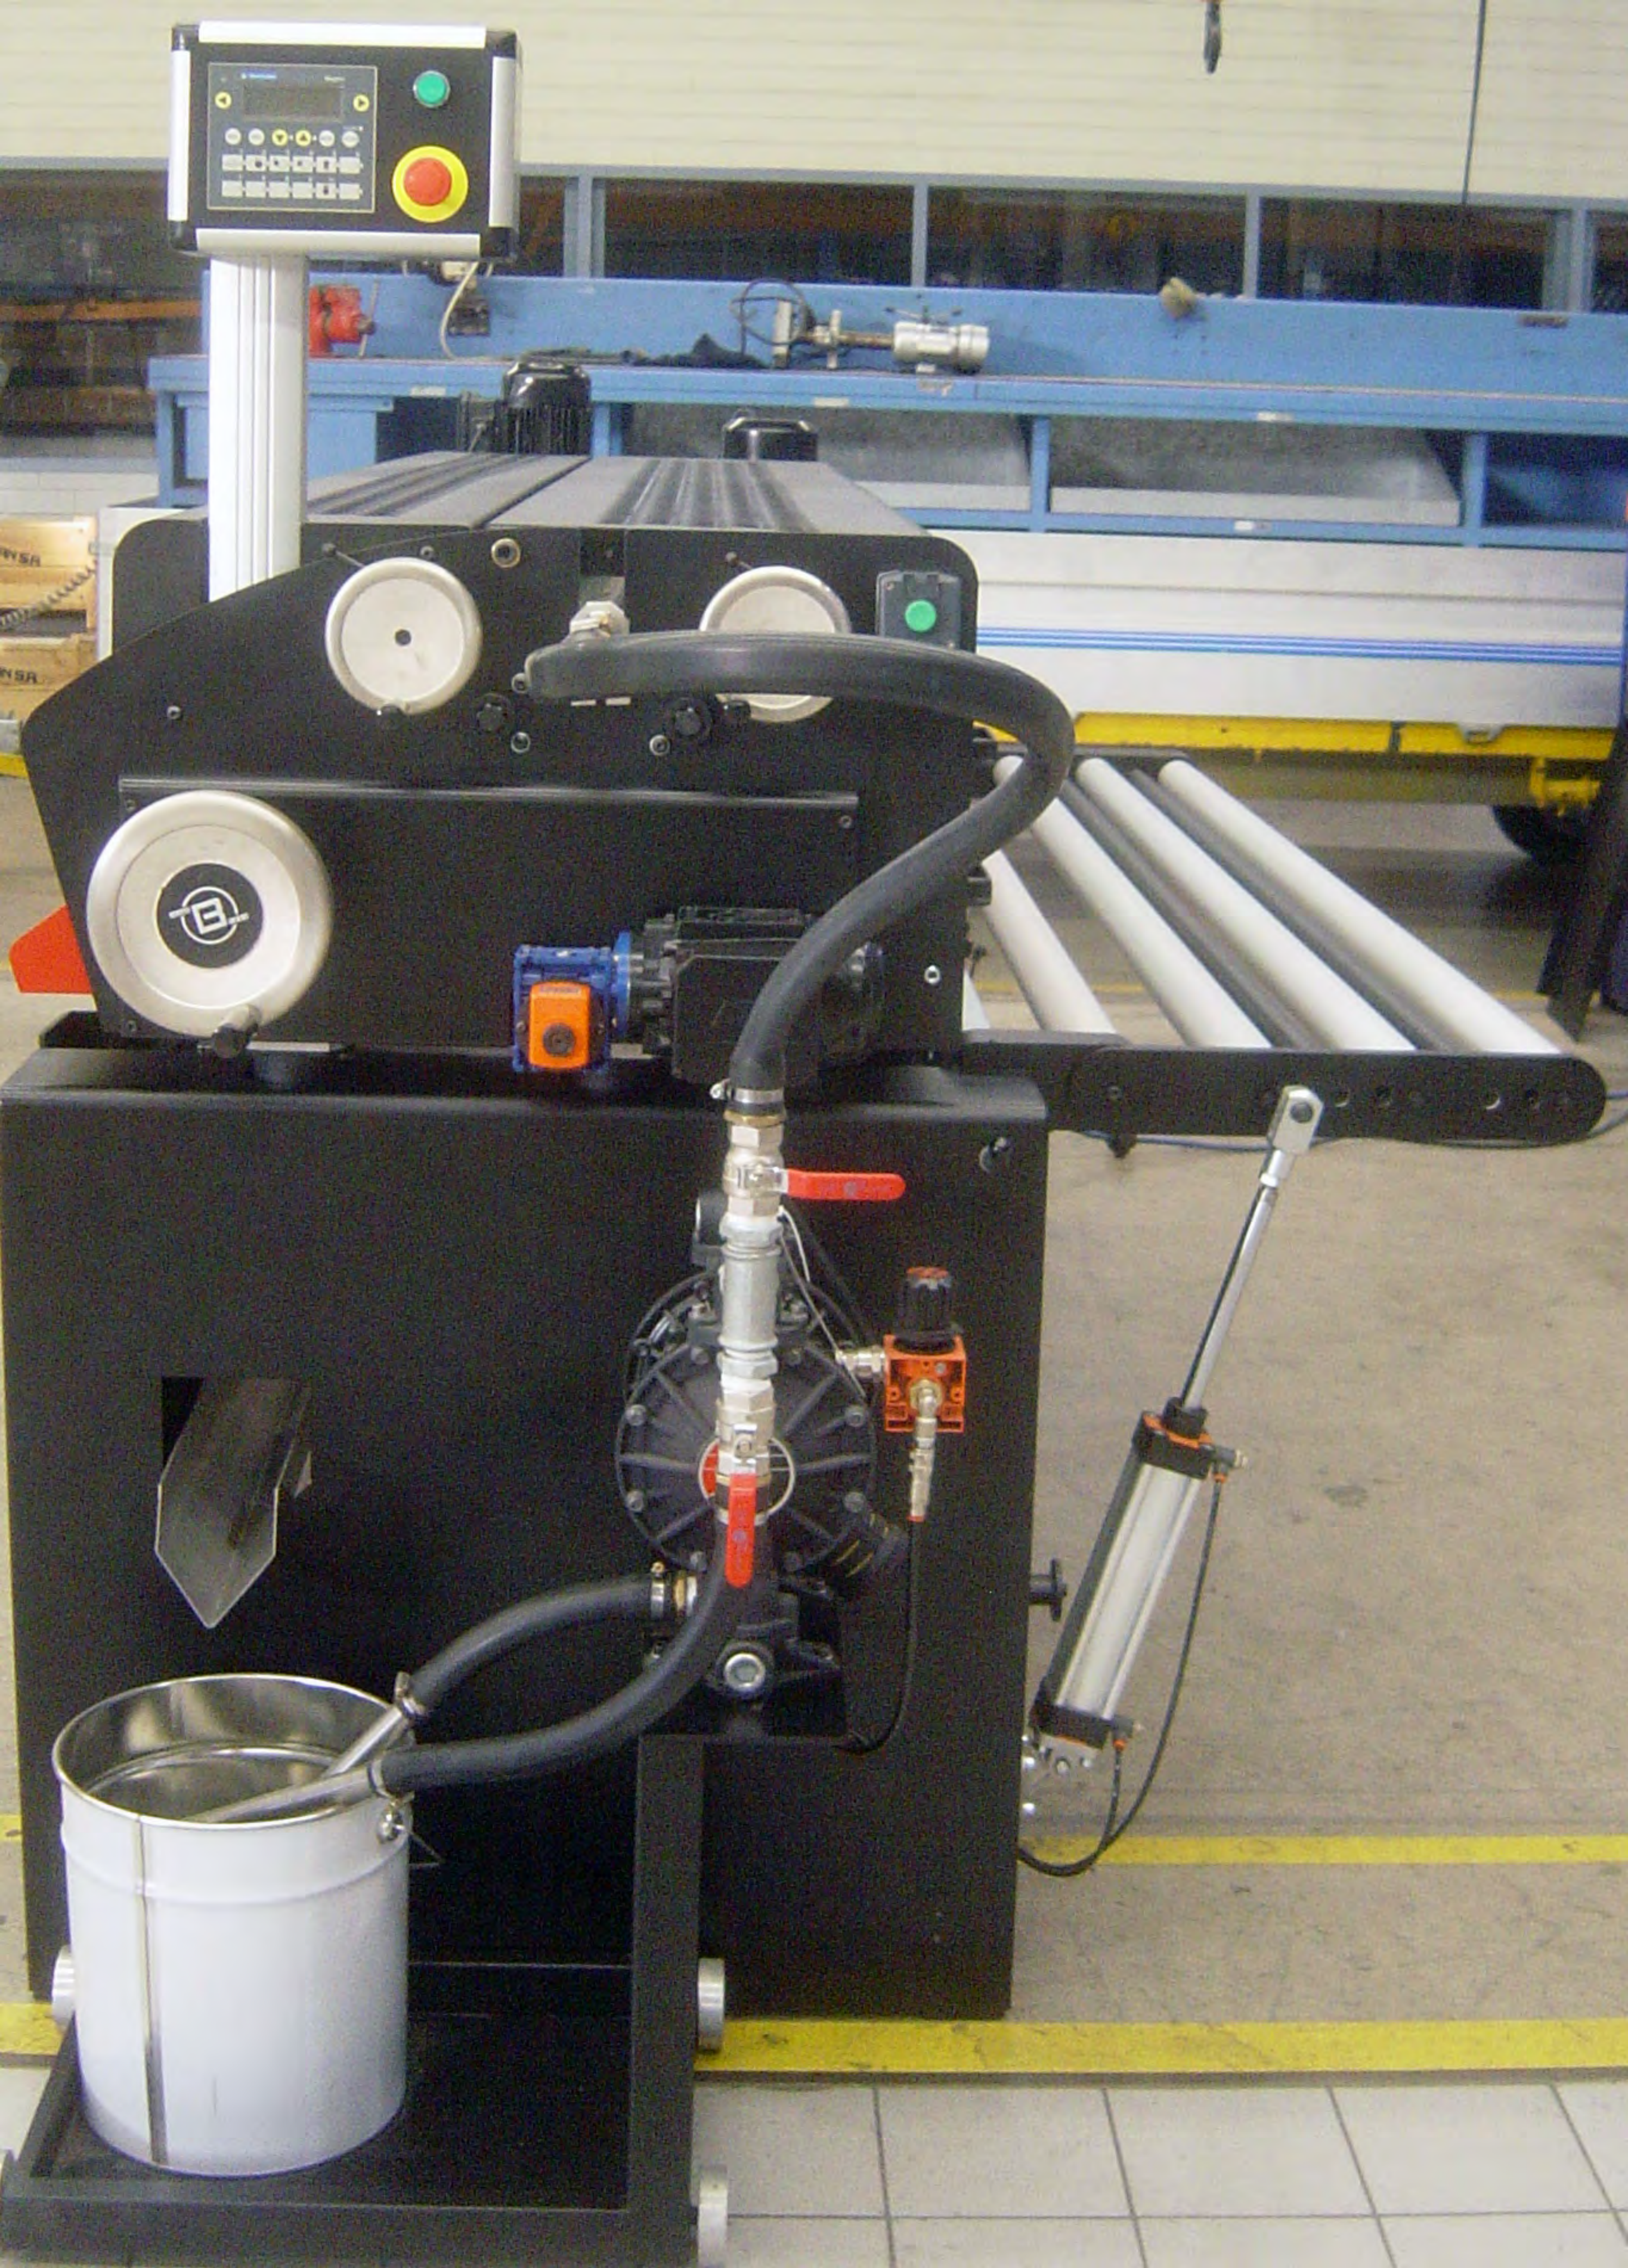

BeDigital Splash 80

Control panel with digital display and buttons.

CALH-2-1400
N° 20000000
SÉRIE-2

CALH-2-1400
N° 20000000
SÉRIE-2

BI-1-1-1400
N° 20000000
SÉRIE-2

Safety labels: No open flames, No smoking, High voltage, and High pressure.