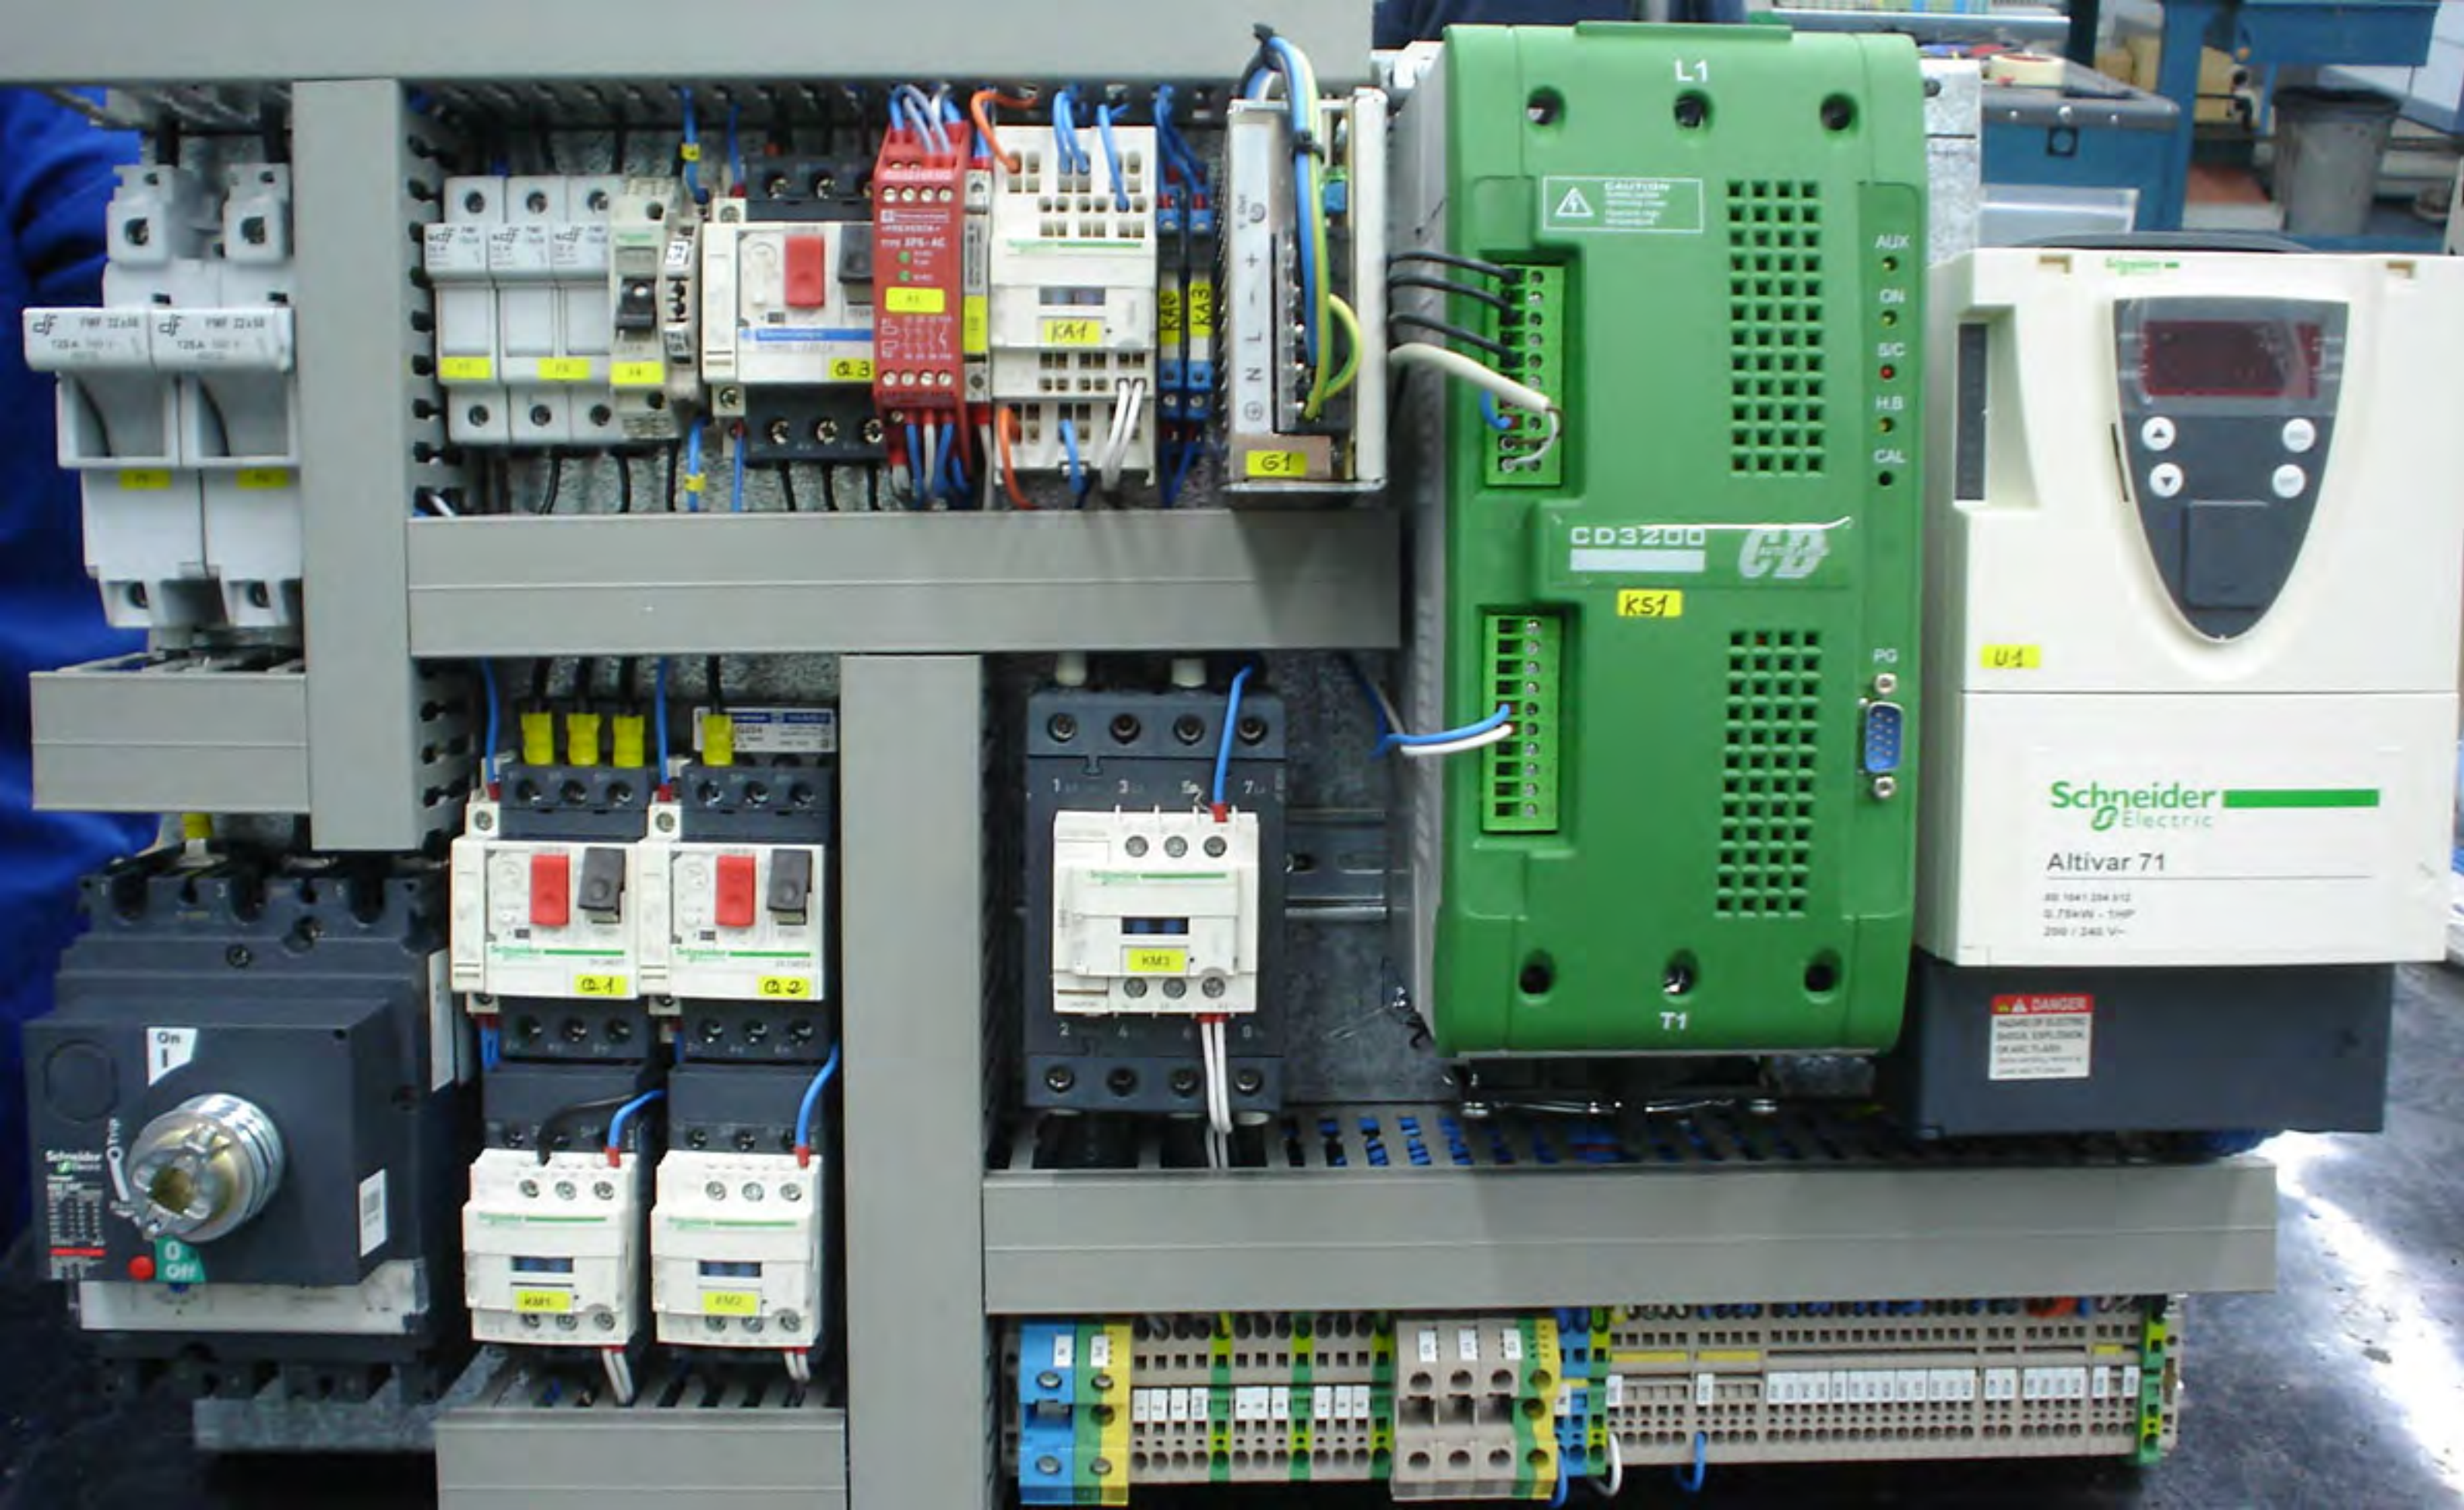

125A 100 V
125A 100 V

Q1
Q2

Q3

K1
K2
K3

L1
61

L1
CAUTION
CD3200
K51
T1

U1

Schneider Electric

Altivar 71

Altivar 71
0.75kW - 1HP
200 / 240 V~

DANGER
RISK OF ELECTRIC SHOCK, EXPLOSION OR ARC FLASH

On
Off

Q1

Q2

KM3

KM1

KM2

Terminal block with multiple connections and labels.